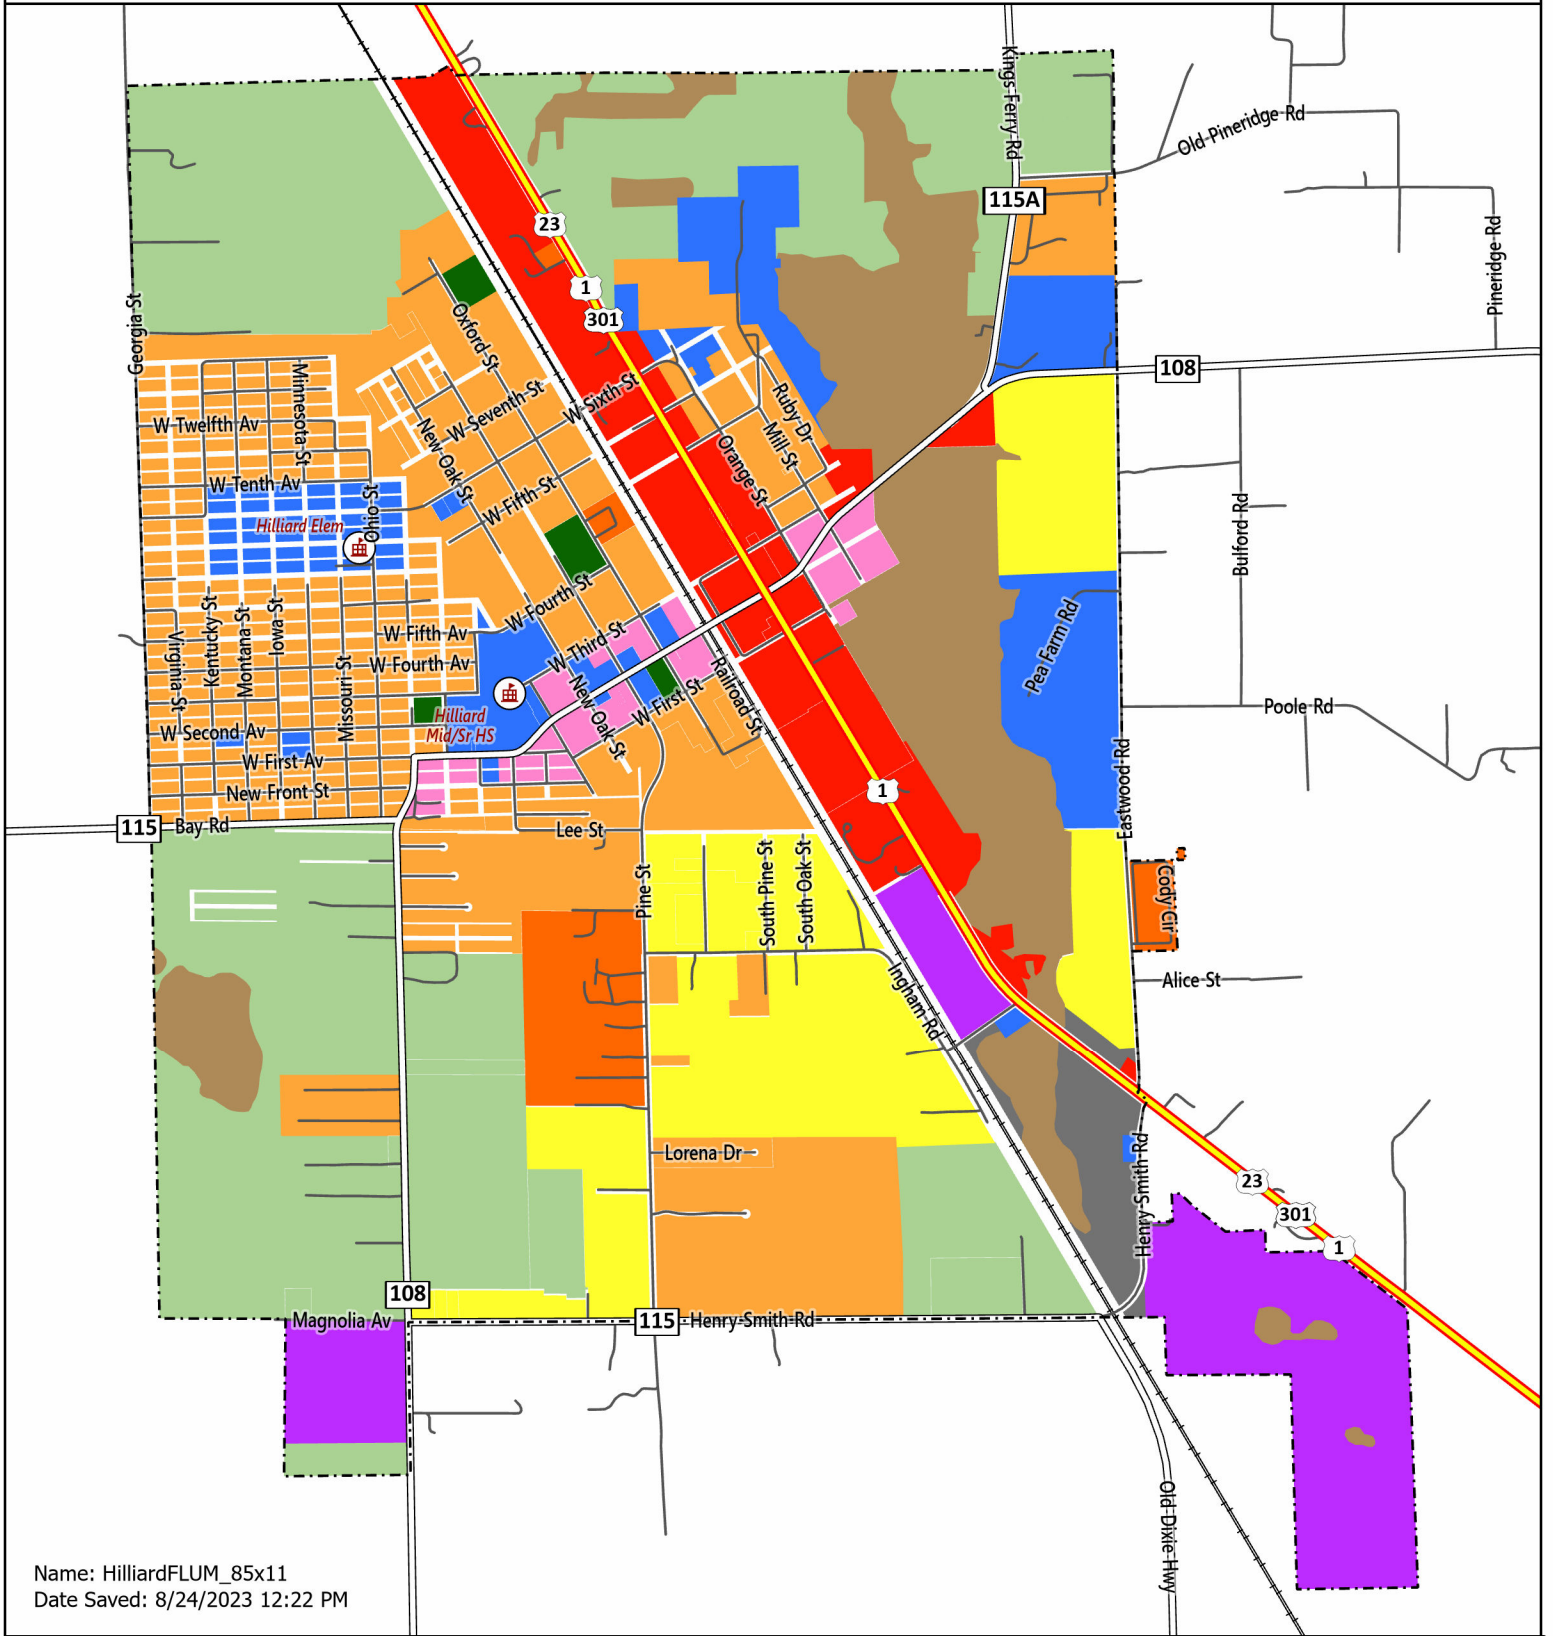

Town of Hilliard - Land Use

Name: HilliardFLUM_85x11
Date Saved: 8/24/2023 12:22 PM

- | | | |
|--|---|--|
|  LOW DENSITY |  MAIN STREET |  AGRICULTURAL |
|  MEDIUM DENSITY |  MIXED USE |  RECREATION |
|  HIGH DENSITY |  INDUSTRIAL |  CONSERVATION |
|  COMMERCIAL |  INSTITUTIONAL | |